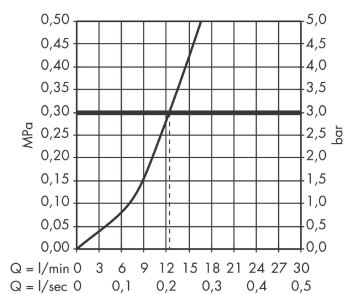

Logis M31

Single lever kitchen mixer 260, 1jet

Surface: **Chrome** Article Number: **71835000**

Description

product features

- handle can be positioned on the right or left
- ComfortZone 260
- swivel range adjustable in 3 steps 110°, 150° or 360°
- normal spray
- connection dimension: DN15
- maximum flow rate at 3 bar: 12 l/min
- ceramic cartridge
- connection type: G 3/8 connections
- temperature limitation adjustable
- suitable for continuous flow water heaters

Technology

Product image

Scale drawing

Flowchart

Logis M31

Single lever kitchen mixer 260, 1jet

Surface: **Chrome** Article Number: **71835000**

Exploded Drawing