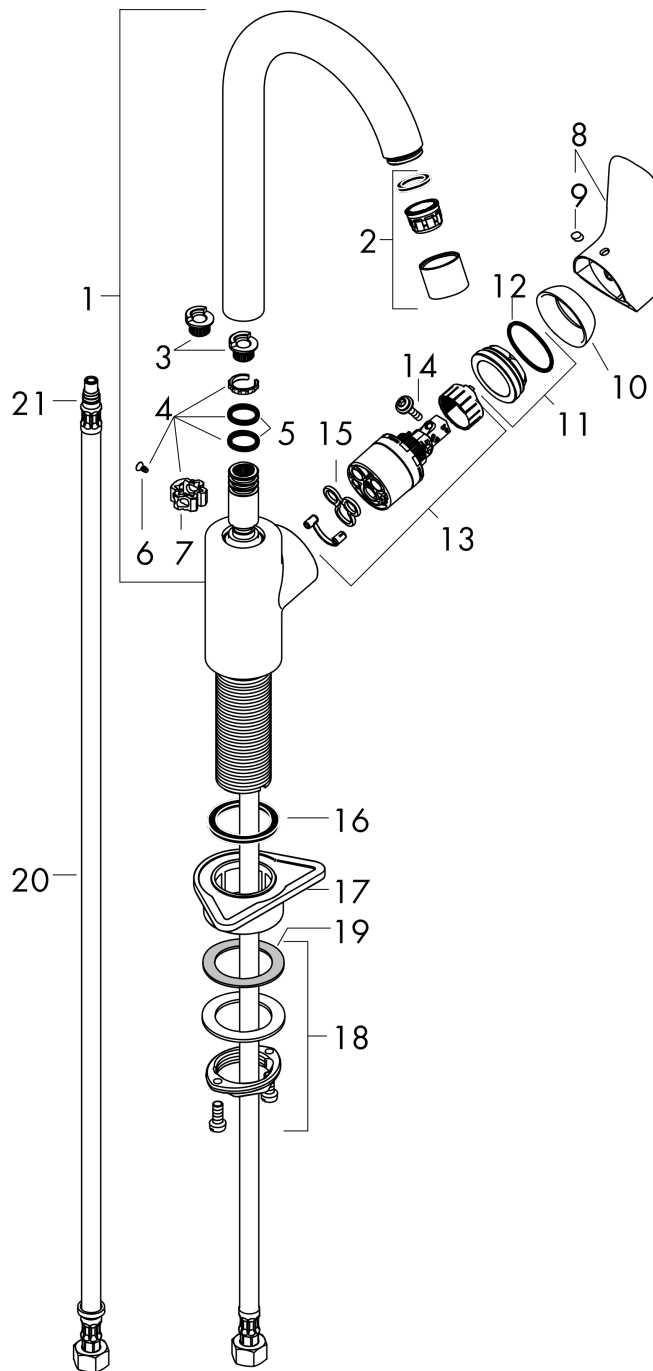

Logis M31

Single lever kitchen mixer 260, 1jet

Surface: **Chrome** Article Number: **71835000**

Description

product features

- handle can be positioned on the right or left
- ComfortZone 260
- swivel range adjustable in 3 steps 110°, 150° or 360°
- normal spray
- connection dimension: DN15
- maximum flow rate at 3 bar: 12 l/min
- ceramic cartridge
- connection type: G 3/8 connections
- temperature limitation adjustable
- suitable for continuous flow water heaters

Technology

Product image

Scale drawing

Flowchart

Logis M31

Single lever kitchen mixer 260, 1jet

Surface: **Chrome** Article Number: **71835000**

Exploded Drawing

Year of production: >02/15

Logis M31**Single lever kitchen mixer 260, 1jet**Surface: **Chrome** Article Number: **71835000****Spare part list**

Year of production: >02/15

Pos.	Description	Article Number	Price	PU
1	spout cpl.	92223000	€ 88,54	1
2	aerator M22x1 (15 l/min)	92368000	€ 22,97	1
3	set of locating rings (110° / 150°)	98486000	€ 14,28	1
4	sealing set	92646000	€ 18,80	1
5	O-Ring 14x2,5	98189000	€ 3,33	1
6	screw	97662000	€ 8,69	1
7	axialring	97558000	€ 3,33	1
8	handle	92224000	€ 45,82	1
9	screw cover	96338000	€ 3,33	1
10	flange	95498000	€ 8,69	1
11	nut	97209000	€ 14,28	1
12	O-Ring 32x2	98193000	€ 3,33	1
13	cartridge, assy	92730000	€ 58,67	1
14	locking screw for handle	95140000	€ 5,36	1
15	seal	95008000	€ 8,69	1
16	flat seal	98749000	€ 5,36	1
17	support	97523000	€ 5,36	1
18	fixing set (Ø 34)	95049000	€ 14,28	1
19	lever collar	97548000	€ 3,33	1
20	connection hose 600 mm M8x0,75 G3/8	96556000	€ 22,97	1
21	O-ring 7x1,5	98422000	€ 3,33	1