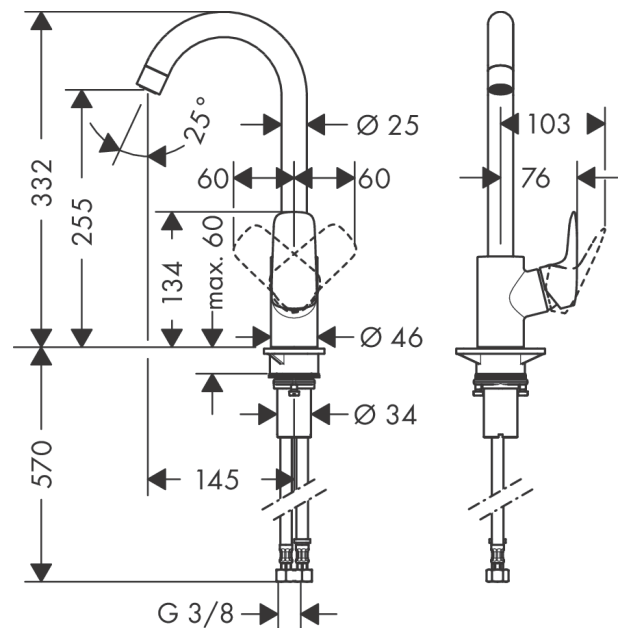

Logis M31

Single lever kitchen mixer 260, 1jet

Surface: **Chrome** Article Number: **71835000**

Description

product features

- handle can be positioned on the right or left
- ComfortZone 260
- swivel range adjustable in 3 steps 110°, 150° or 360°
- normal spray
- connection dimension: DN15
- maximum flow rate at 3 bar: 12 l/min
- ceramic cartridge
- connection type: G 3/8 connections
- temperature limitation adjustable
- suitable for continuous flow water heaters

Technology

Product image

Scale drawing

Flowchart

Logis M31

Single lever kitchen mixer 260, 1jet

Surface: **Chrome** Article Number: **71835000**

Exploded Drawing

Year of production: >02/15

Logis M31**Single lever kitchen mixer 260, 1jet**Surface: **Chrome** Article Number: **71835000****Spare part list**

Year of production: >02/15

Pos.	Description	Article Number	Price	PU
1	spout cpl.	92223000	€ 88,54	1
2	aerator M22x1 (15 l/min)	92368000	€ 22,97	1
3	set of locating rings (110° / 150°)	98486000	€ 14,28	1
4	sealing set	92646000	€ 18,80	1
5	O-Ring 14x2,5	98189000	€ 3,33	1
6	screw	97662000	€ 8,69	1
7	axialring	97558000	€ 3,33	1
8	handle	92224000	€ 45,82	1
9	screw cover	96338000	€ 3,33	1
10	flange	95498000	€ 8,69	1
11	nut	97209000	€ 14,28	1
12	O-Ring 32x2	98193000	€ 3,33	1
13	cartridge, assy	92730000	€ 58,67	1
14	locking screw for handle	95140000	€ 5,36	1
15	seal	95008000	€ 8,69	1
16	flat seal	98749000	€ 5,36	1
17	support	97523000	€ 5,36	1
18	fixing set (Ø 34)	95049000	€ 14,28	1
19	lever collar	97548000	€ 3,33	1
20	connection hose 600 mm M8x0,75 G3/8	96556000	€ 22,97	1
21	O-ring 7x1,5	98422000	€ 3,33	1